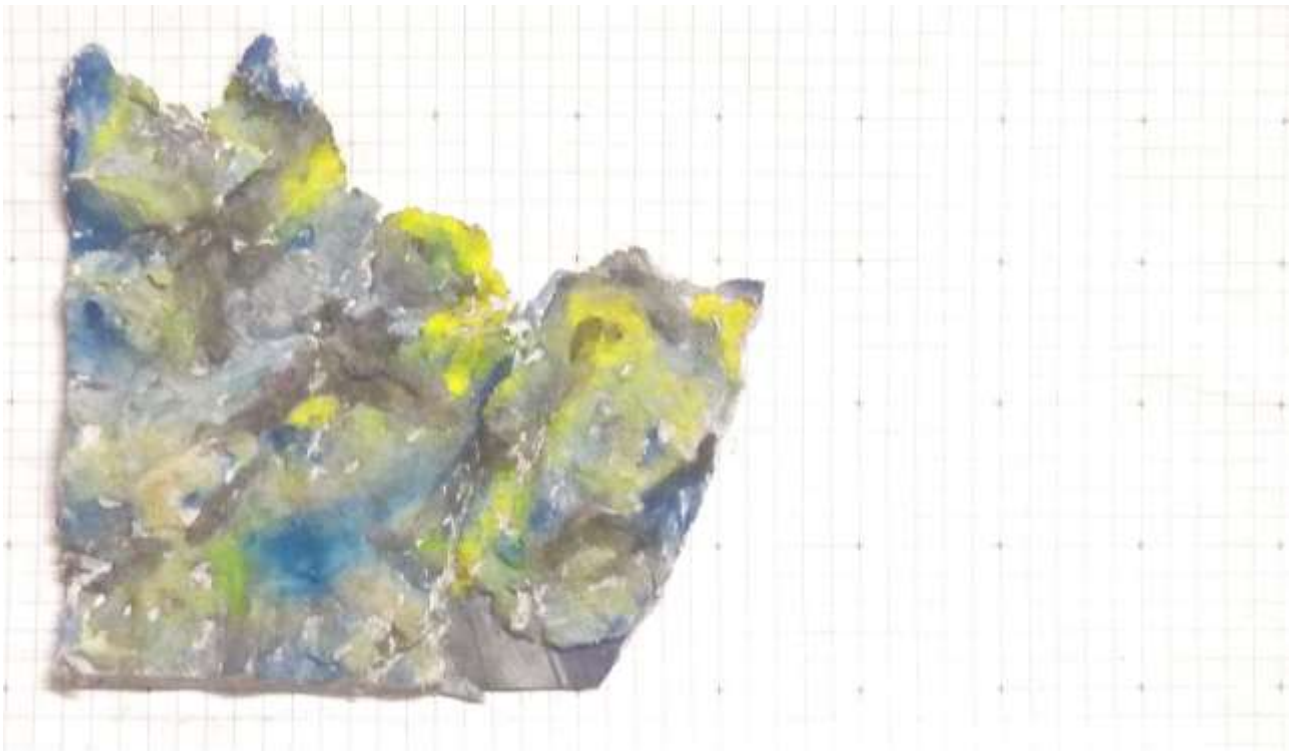

Icelandic Landscape #5
Papier-mâché and watercolour on paper
21 x 15 cm
2014

Hafnarfjörður

Papier-mâché, watercolour and collage on card

24 x 19 cm

2014