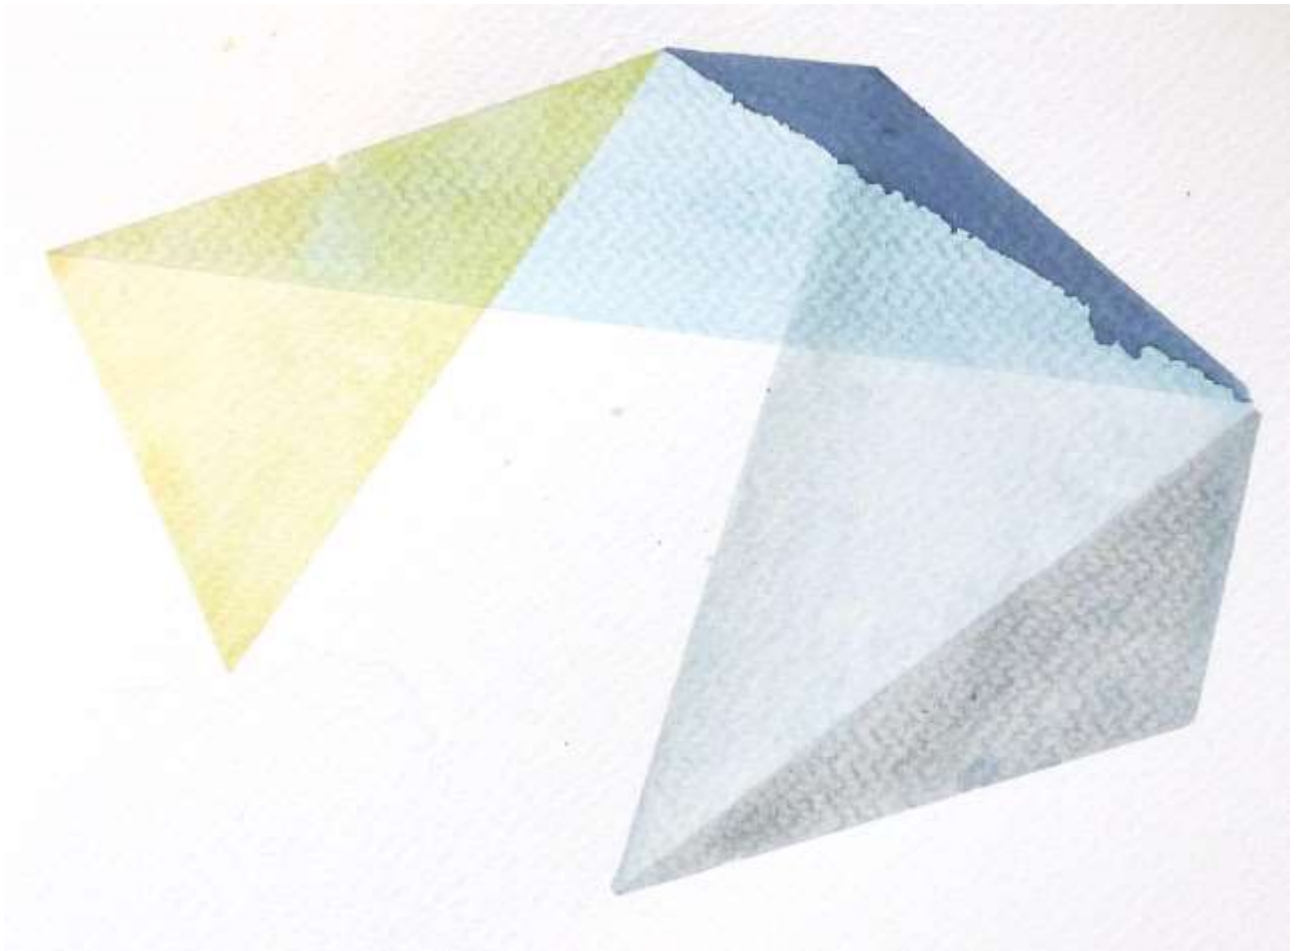

Architectonic Landscape (Iceland) #1
Watercolour on paper
21 x 14 cm
2014